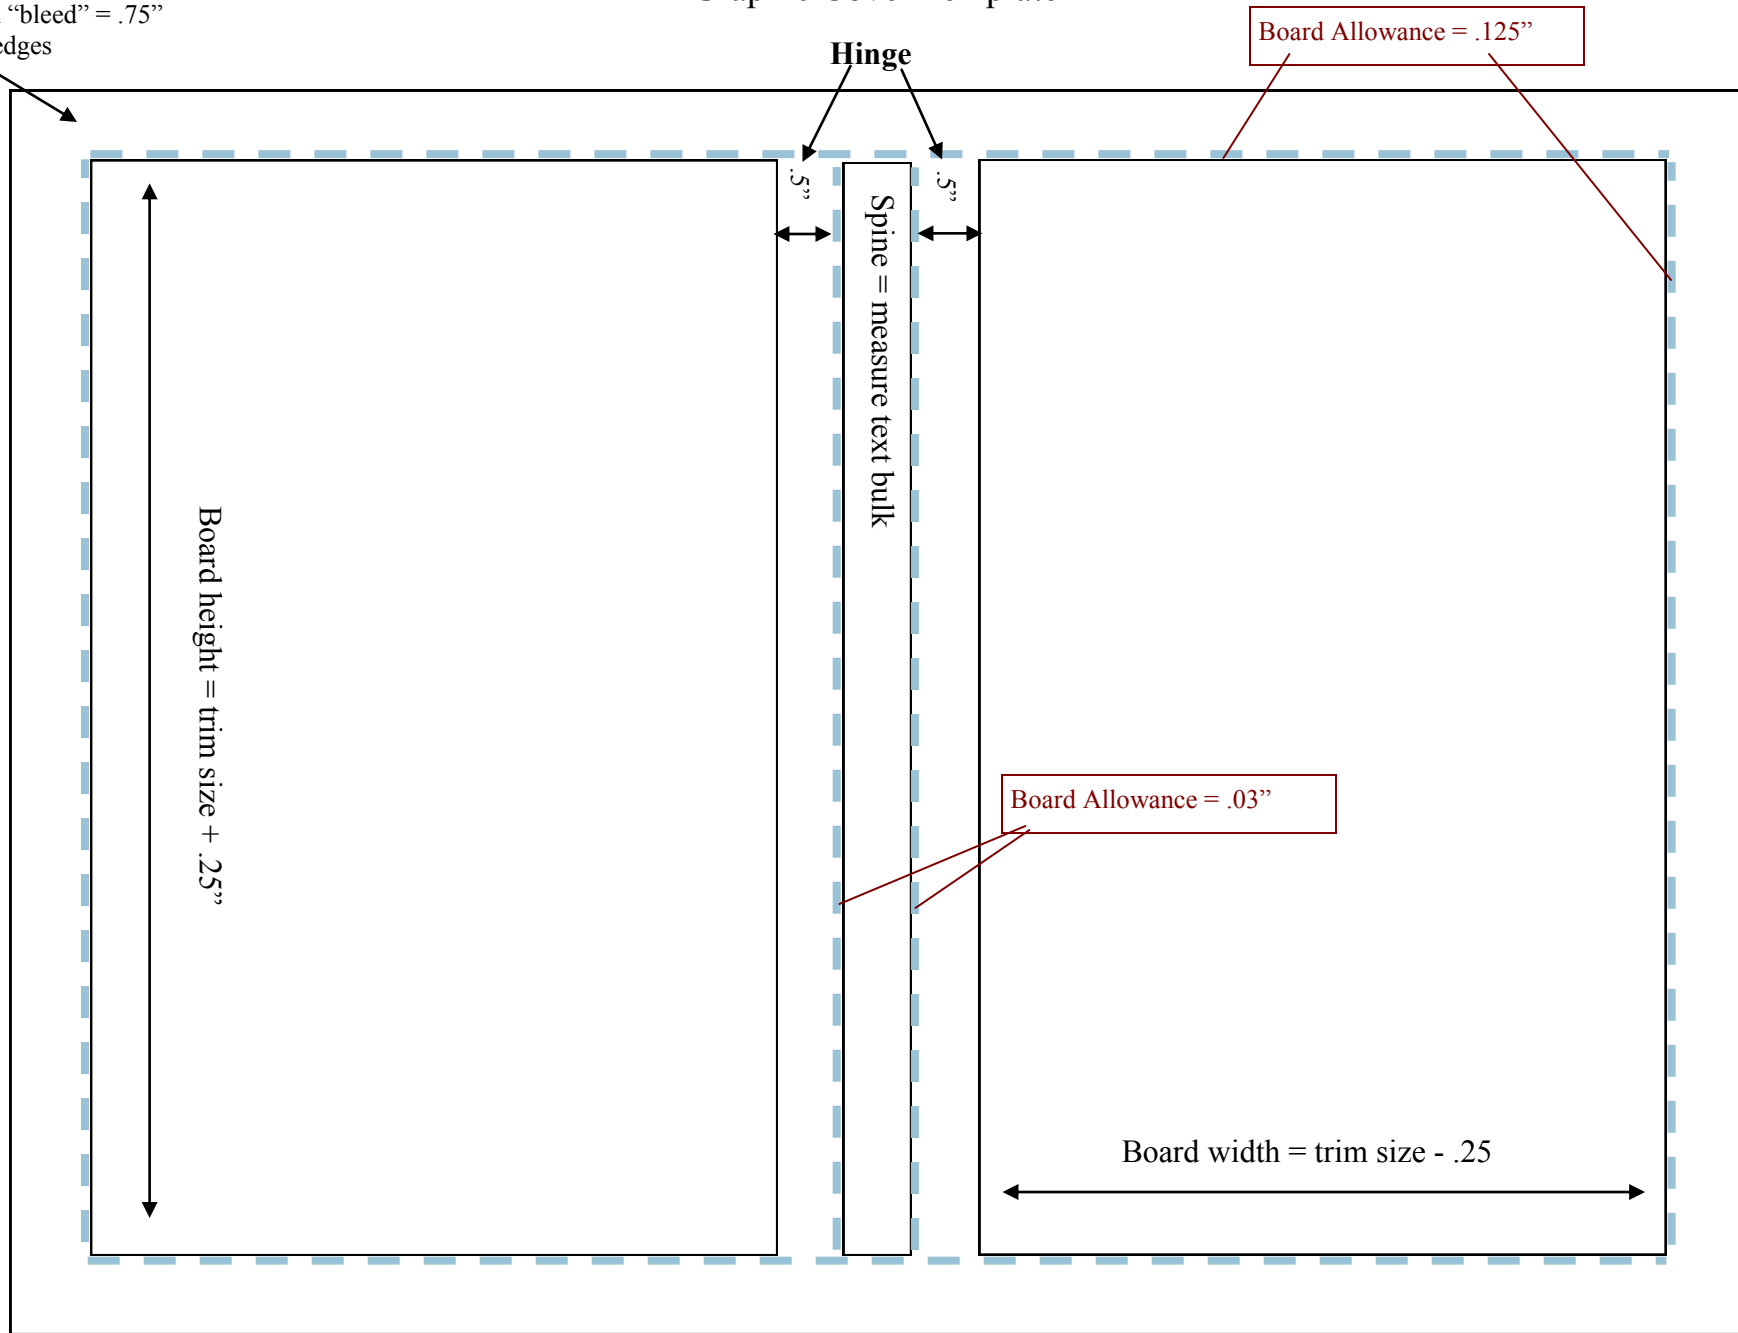

Case Perfect Soft Strip Graphic Cover Template

Fold and turn "bleed" = .75"
around all 4 edges

**Note: If Houchen Bindery will be applying lamination to your covers, 1/4" of additional white space is needed on the top and the bottom edge, and 1/2" white space is needed on one of the other 2 sides.